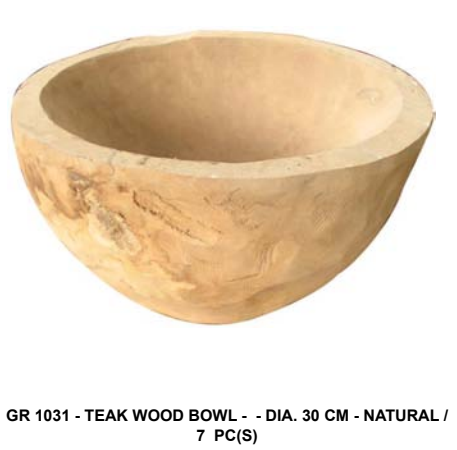

GR 1024 - KLERENG WOOD SOFA - - 250 X 70 X 50 CM - NATURAL / 1 PC(S)

GR 1025 - TEAK WOOD BOWL - STAR SHAPE - APPROX. DIA. 50 CM - NATURAL / 2 PC(S)

CONTAINER 10 ETA RDAM APPROX .23 DEC CATALOG

GR 1026 - TEAK WOOD BOWL - STAR SHAPE - APPROX. 55 CM - NATURAL / 2 PC(S)

GR 1027 - TEAK WOOD VASE - RUSTIC SHAPE - APPROX. 40 CM HIGH - NATURAL / 11 PC(S)

GR 1028 - TEAK WOOD BOWL - - DIA. 40 CM - NATURAL / 6 PC(S)

GR 1031 - TEAK WOOD BOWL - - DIA. 30 CM - NATURAL / 7 PC(S)

GR 1033 - TEAK WOOD BOWL - - DIA. 38 X 15 CM - NATURAL / 1 PC(S)