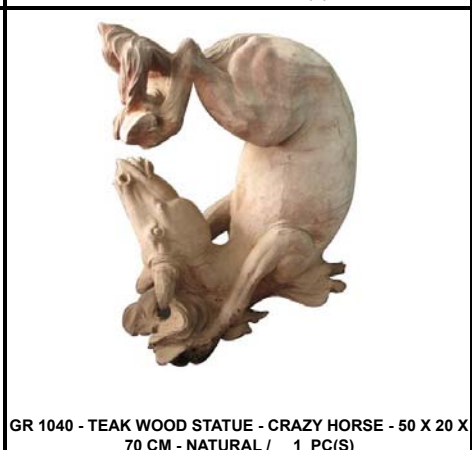

GR 1037 - TEAK WOOD STOOL - - 30 X 30 X 40 CM - NATURAL / 18 PC(S)

GR 1039 - TEAK WOOD BOWL - NATURAL SHAPE - 50 X 28 X 6 CM - NATURAL / 1 PC(S)

GR 1040 - TEAK WOOD STATUE - CRAZY HORSE - 50 X 20 X 70 CM - NATURAL / 1 PC(S)

CONTAINER 10 ETA RDAM APPROX .23 DEC CATALOG