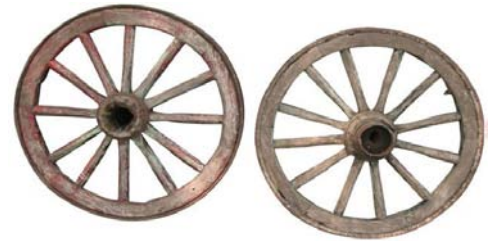

GZ 1000 - WOOD STATUE - WOODEN WHEEL SET OF 2 - DIA. 68 X 23 CM - NATURAL 1 PC(S)