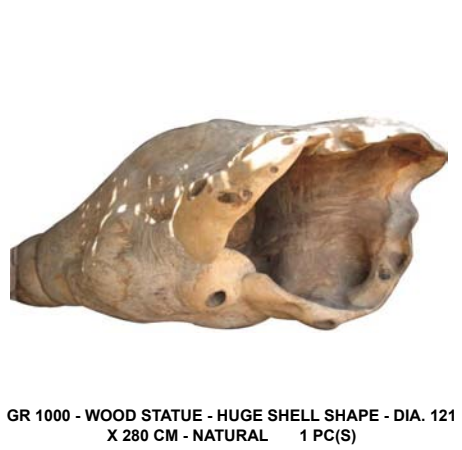

CZ 1078 - WOOD BOWL - MEDIUM - APPROXIMATELY 40 CM TILL 50 CM DIAMETER, HEIGHT 10 TILL 15 CM - NATURAL 98 PC(S)

CZ 1201 - WOOD BOWL - MEDIUM - APPROX. DIA. 30 CM TILL 40 CM, HEIGHT 10 CM - NATURAL 119 PC(S)

CZ 1200 - WOOD CHAIR - SMALL SUSHI - 47 X 27 X 50 CM - NATURAL 11 PC(S)

CONTAINER 009 ETA RDAM APPROX 18 DEC CATALOG

CZ 1203 - WOOD DECO - XL ON TEAK FOOT - APPROXIMATELY DIA. 70 - 150 X 170 - 200 CM - NATURAL 4 PC(S)

CZ 1204 - WOOD DECO - MEDIUM ON TEAK FOOT - APPROXIMATELY 34 X 13 X 195-200 CM - NATURAL 10 PC(S)

CZ 1205 - WOOD DECO - SMALL ON TEAK FOOT - APPROXIMATELY 20 X 20 X 150-160 CM - NATURAL 10 PC(S)

GR 1000 - WOOD STATUE - HUGE SHELL SHAPE - DIA. 121 X 280 CM - NATURAL 1 PC(S)

GR 1001 - WOOD CHAIR - - 190 X 90 X 85 CM - NATURAL 1 PC(S)

GR 1002 - WOOD CHAIR - - 187 X 70 X 90 CM, 170 X 90 X 90 CM - NATURAL 2 PC(S)

GR 1003 - TEAK WOOD DIVIDER - EXTRA LARGE SIZE, VERY HIGH - LONG 150-165 CM/ WIDHT 30 - 40 CM /HEIGHT 230 TILL 245 CM - NATURAL 2 PC(S)