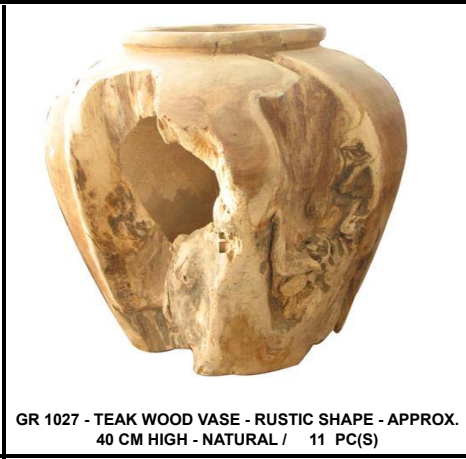

GR 1024 - KLERENG WOOD SOFA - - 250 X 70 X 50 CM - NATURAL / 1 PC(S)

GR 1025 - TEAK WOOD BOWL - STAR SHAPE - APPROX. DIA. 50 CM - NATURAL / 2 PC(S)

CONTAINER 10 ETA RDAM APPROX .23 DEC CATALOG

GR 1026 - TEAK WOOD BOWL - STAR SHAPE - APPROX. 55 CM - NATURAL / 2 PC(S)

GR 1027 - TEAK WOOD VASE - RUSTIC SHAPE - APPROX. 40 CM HIGH - NATURAL / 11 PC(S)

GR 1028 - TEAK WOOD BOWL - - DIA. 40 CM - NATURAL / 6 PC(S)

GR 1031 - TEAK WOOD BOWL - - DIA. 30 CM - NATURAL / 7 PC(S)

GR 1033 - TEAK WOOD BOWL - - DIA. 38 X 15 CM - NATURAL / 1 PC(S)