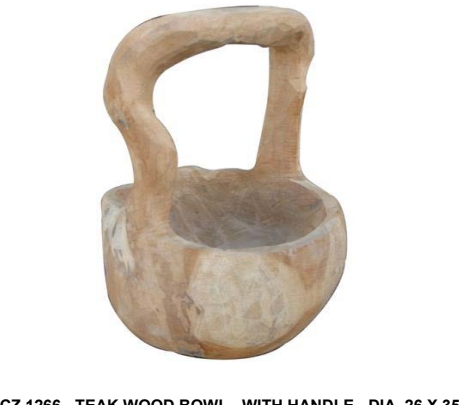

CZ 1257 - TEAK WOOD BOWL - - DIA. 40 X 10 CM - NATURAL / 1 PC(S)

CZ 1258 - TEAK WOOD BOWL - - 50 X 34 X 22 CM - NATURAL / 1 PC(S)

CZ 1259 - TEAK WOOD BOWL - - 55 X 48 X 20 CM - NATURAL / 1 PC(S)

CONTAINER 10 ETA RDAM APPROX .23 DEC CATALOG

CZ 1260 - TAEK WOOD STATUE - DINO - 120 X 60 X 20 CM - NATURAL / 1 PC(S)

CZ 1261 - TEAK WOOD BOWL - WITH HANDLE - DIA. 35 X 32 CM - NATURAL / 1 PC(S)

CZ 1262 - TEAK WOOD BOWL - - DIA. 40 X 9 CM - NATURAL / 10 PC(S)

CZ 1263 - TEAK WOOD BOWL - CANO LARGE - 70 X 15 X 20 CM - NATURAL / 4 PC(S)

CZ 1264 - TEAK WOOD BOWL - - DIA. 50 X 9 CM - NATURAL / 1 PC(S)

CZ 1265 - TEAK WOOD BOWL - - 40 X 30 X 7 CM - NATURAL / 2 PC(S)