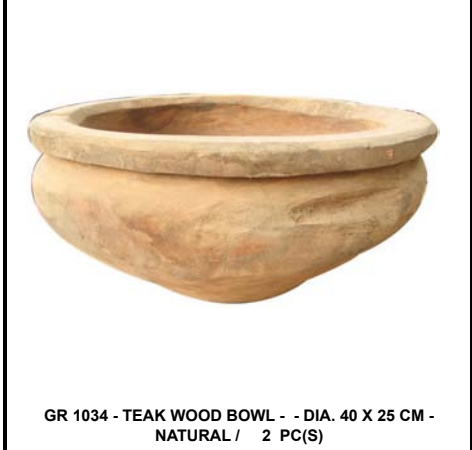

GR 1027 - TEAK WOOD VASE - RUSTIC SHAPE - APPROX. 40 CM HIGH - NATURAL / 11 PC(S)

GR 1028 - TEAK WOOD BOWL - - DIA. 40 CM - NATURAL / 6 PC(S)

GR 1031 - TEAK WOOD BOWL - - DIA. 30 CM - NATURAL / 7 PC(S)

GR 1033 - TEAK WOOD BOWL - - DIA. 38 X 15 CM - NATURAL / 1 PC(S)

GR 1034 - TEAK WOOD BOWL - - DIA. 40 X 25 CM - NATURAL / 2 PC(S)

GR 1035 - SIDE TABLE TABLE - RUSTIC SHAPE - DIA. 40 CM UP X 40 CM - NATURAL / 24 PC(S)

GR 1036 - TEAK WOOD VASE - RUSTIC SHAPE - 46 X 40 CM - NATURAL / 2 PC(S)